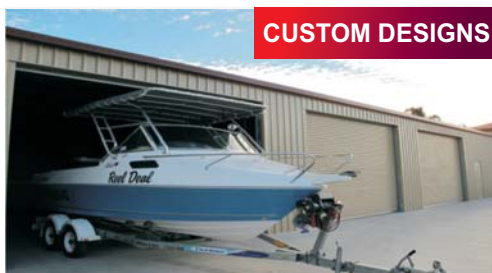

YOU CAN SAVE LITERALLY THOUSANDS OF DOLLARS WITH AN EASY TO ERECT DINKY DI SHED

CUSTOM DESIGNS

CUSTOM DESIGNS AT NO EXTRA CHARGE!